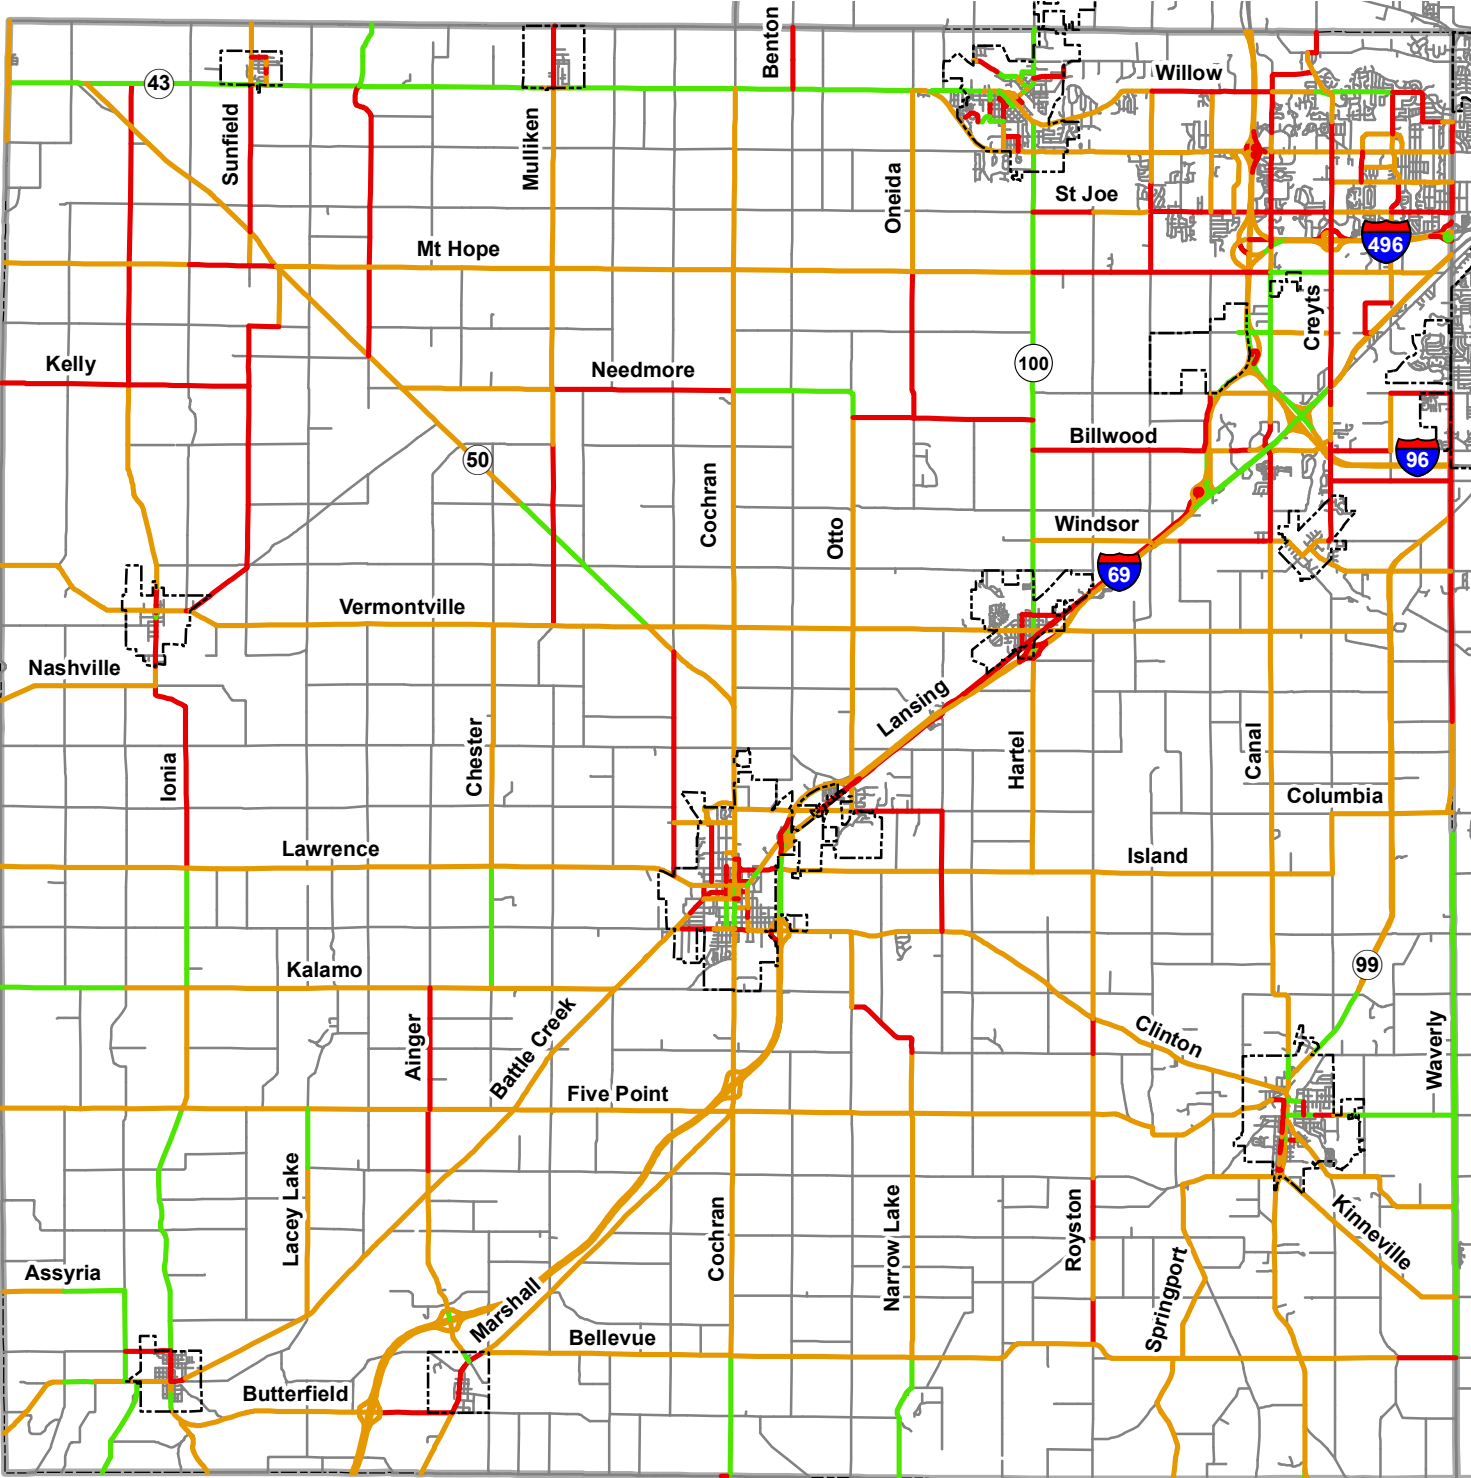

2007 PASER Ratings Eaton County

PASER Rating

- Structural Improvement
- Capital Preventive Maintenance
- Routine Maintenance