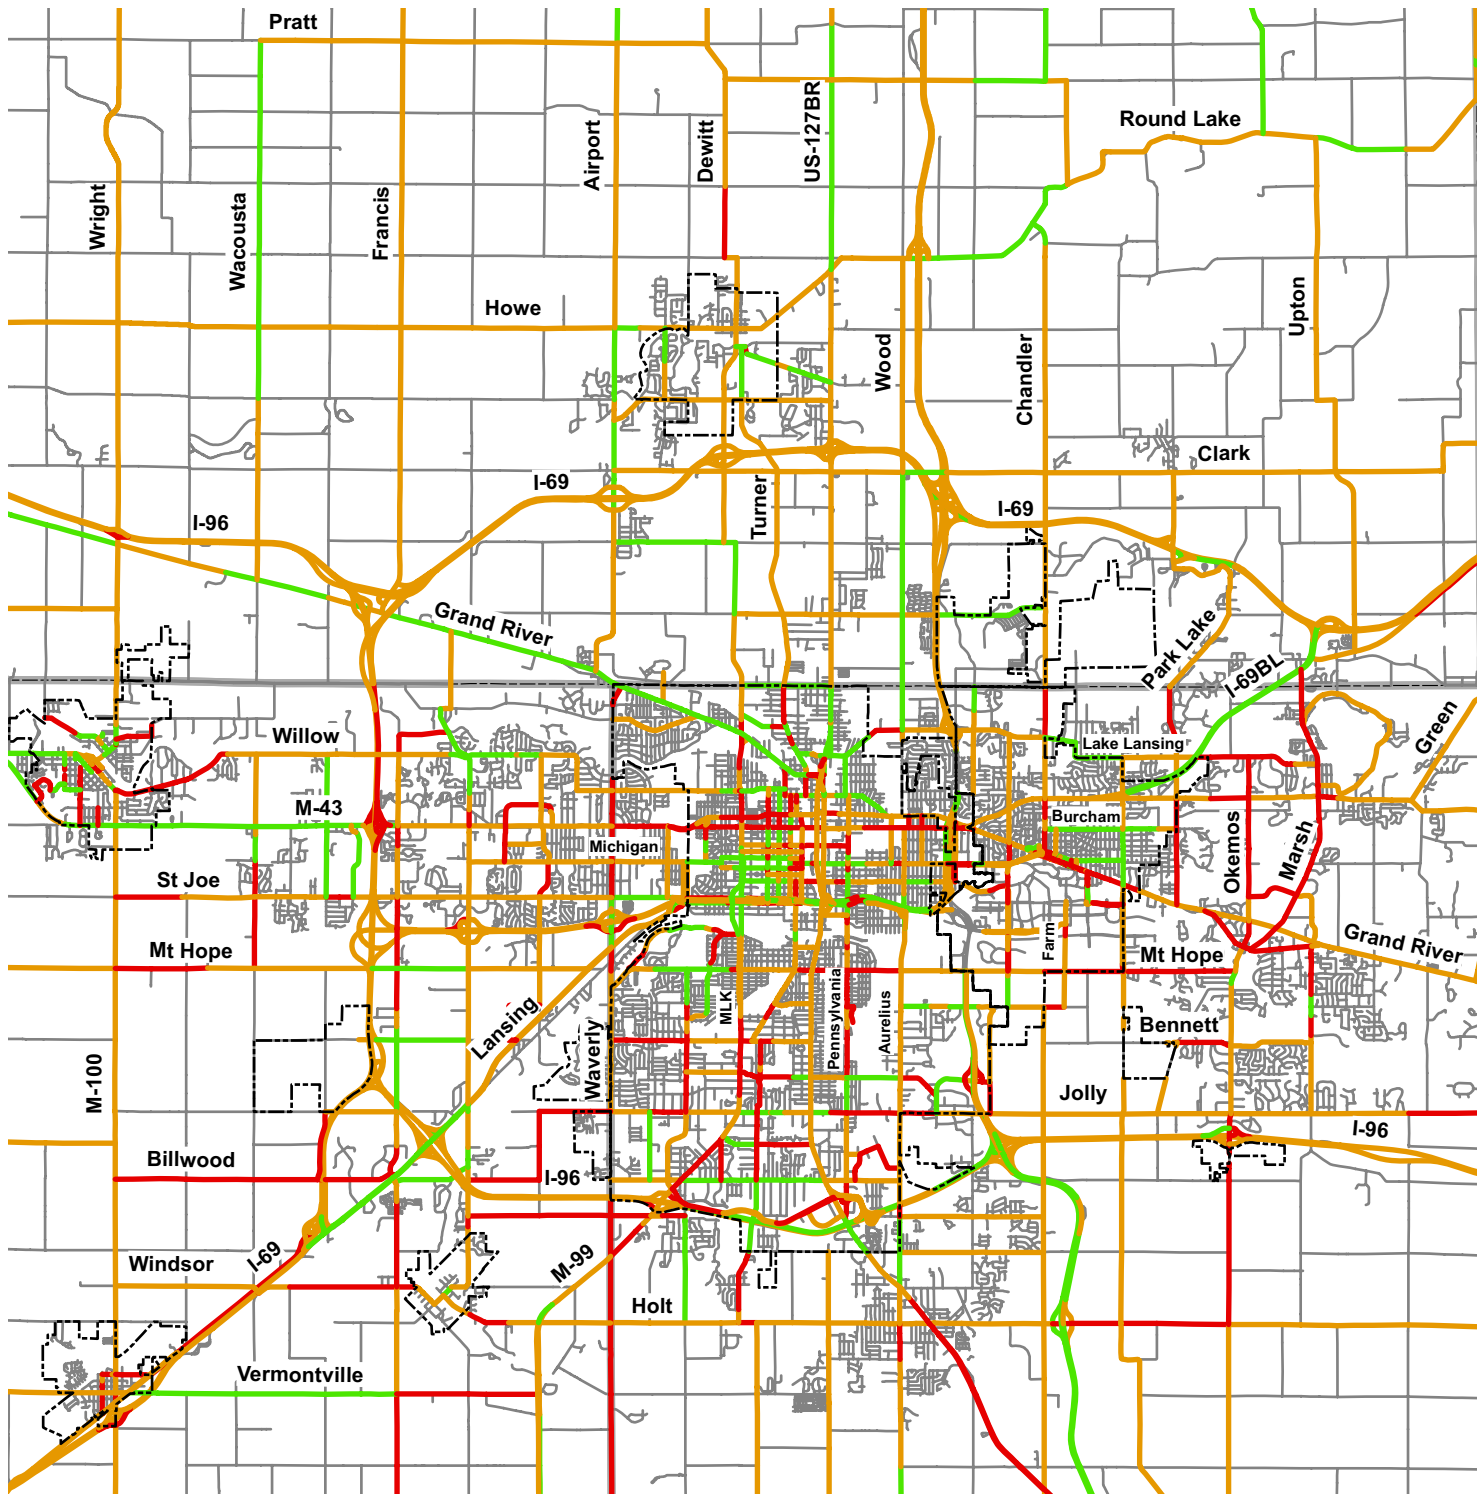

2006 PASER Ratings Lansing Area

PASER Rating

- Structural Improvement
- Capital Preventive Maintenance
- Routine Maintenance