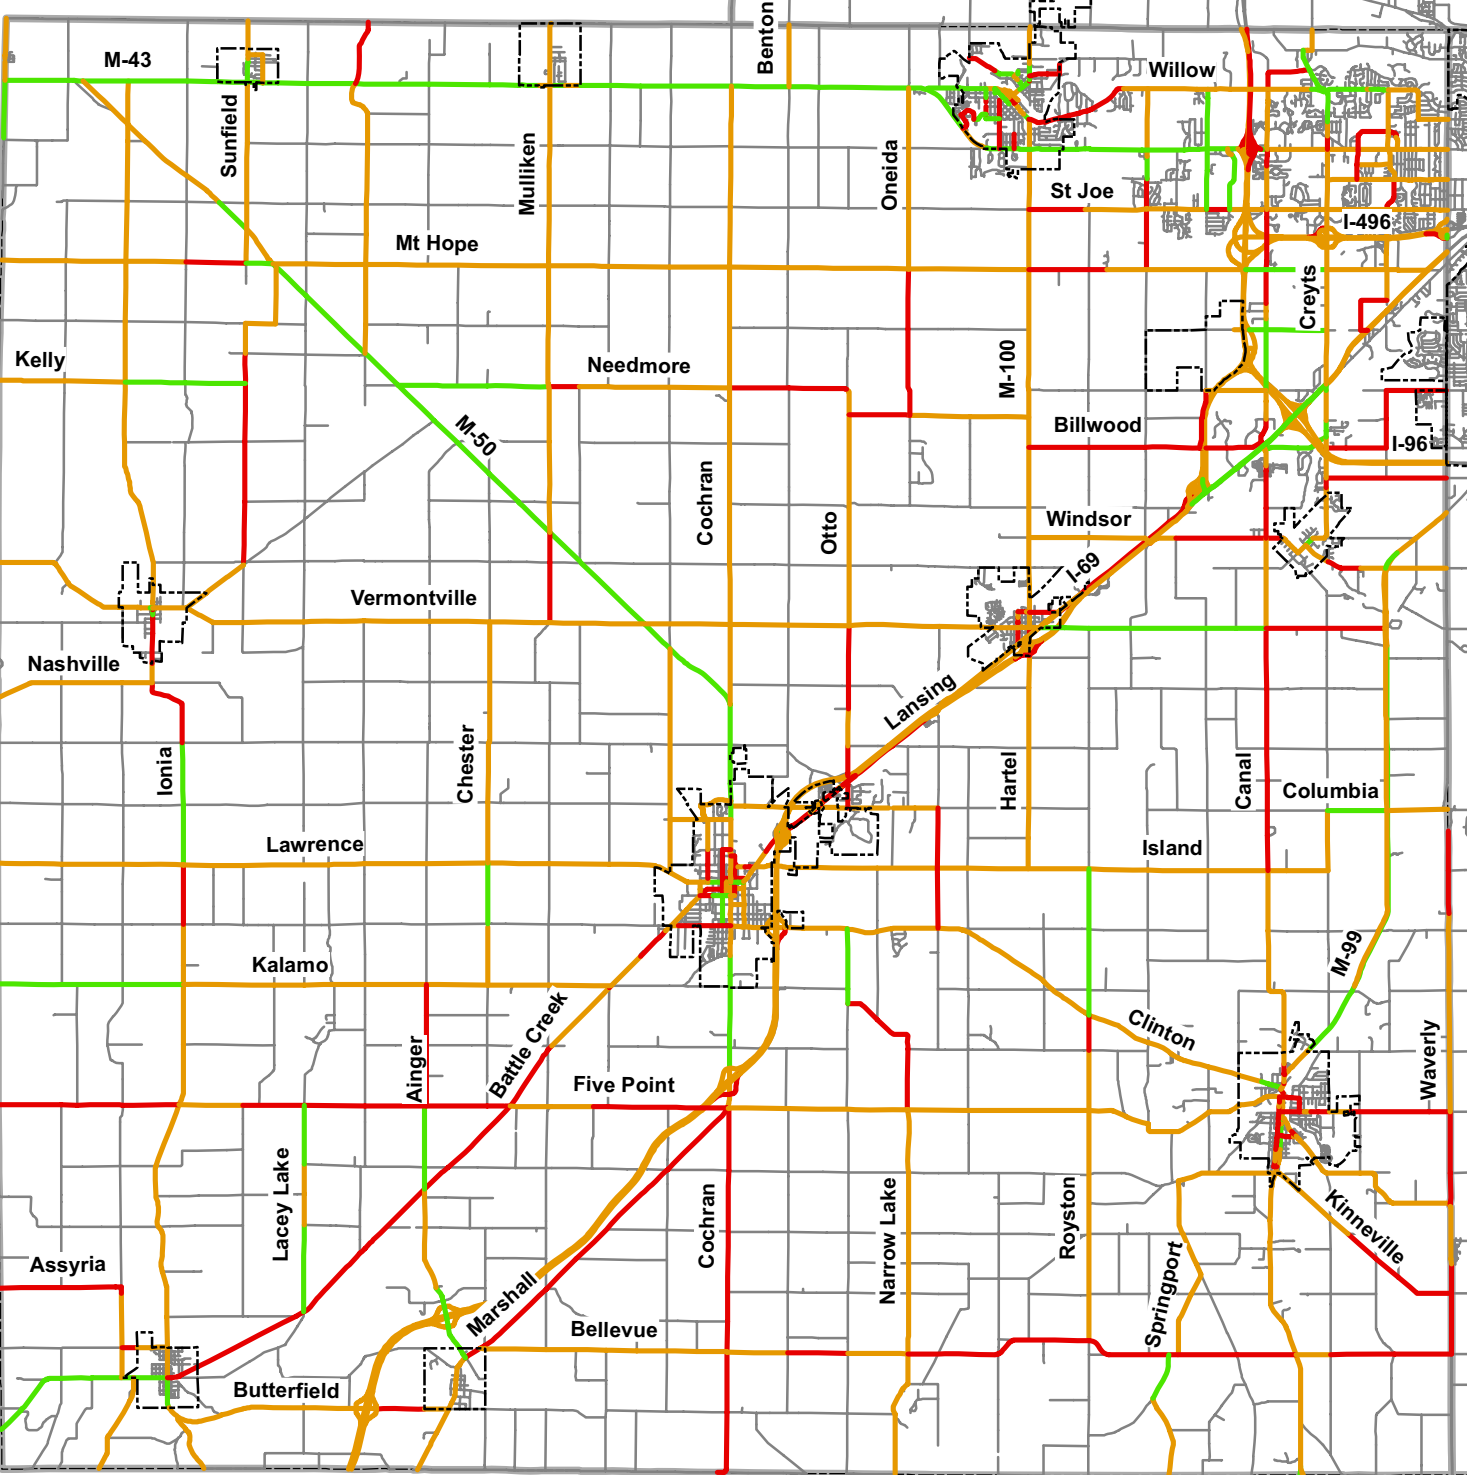

2006 PASER Ratings Eaton County

PASER Rating

- Structural Improvement
- Capital Preventive Maintenance
- Routine Maintenance