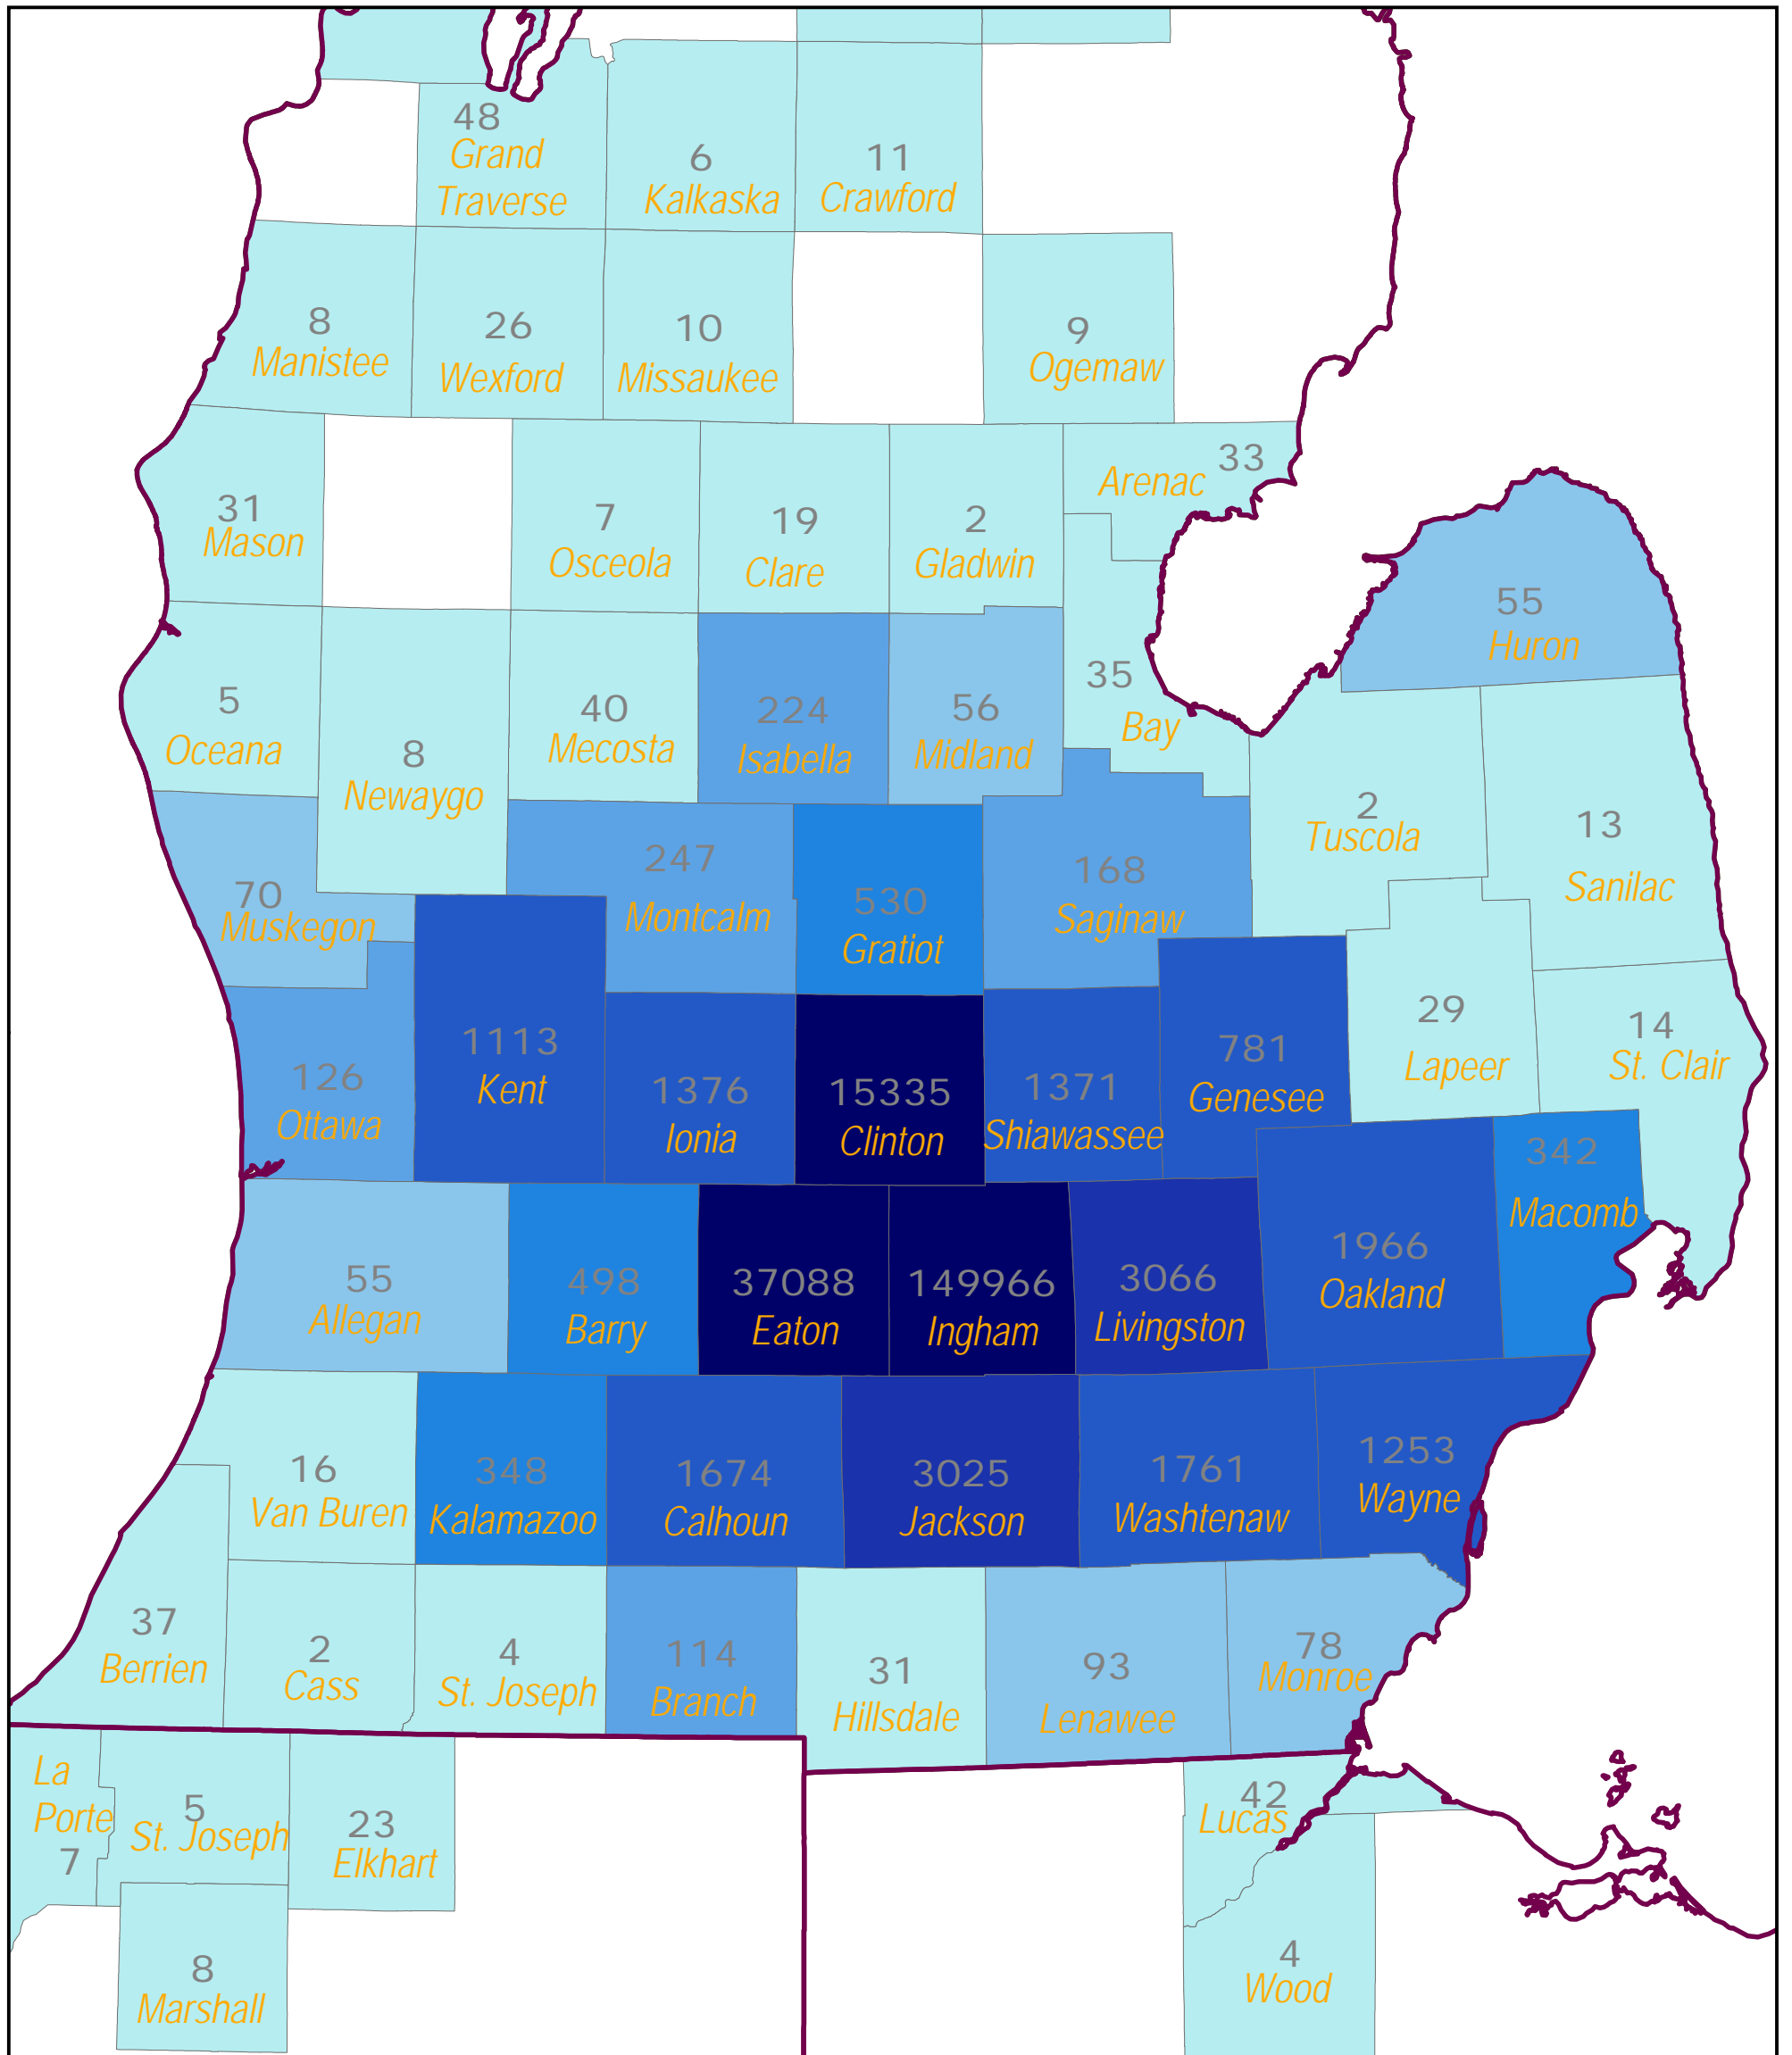

County of Work for the Residents of the Tri-County Region (2000)

Number of Persons Working in County that Reside in the Tri-County Region

This map is produced and provided by Tri-County Regional Planning Commission
Produced by Daniel Dillinger, Information Systems Planner on March 5, 2003

Source: US Census Bureau and Tri-County Regional Planning Commission