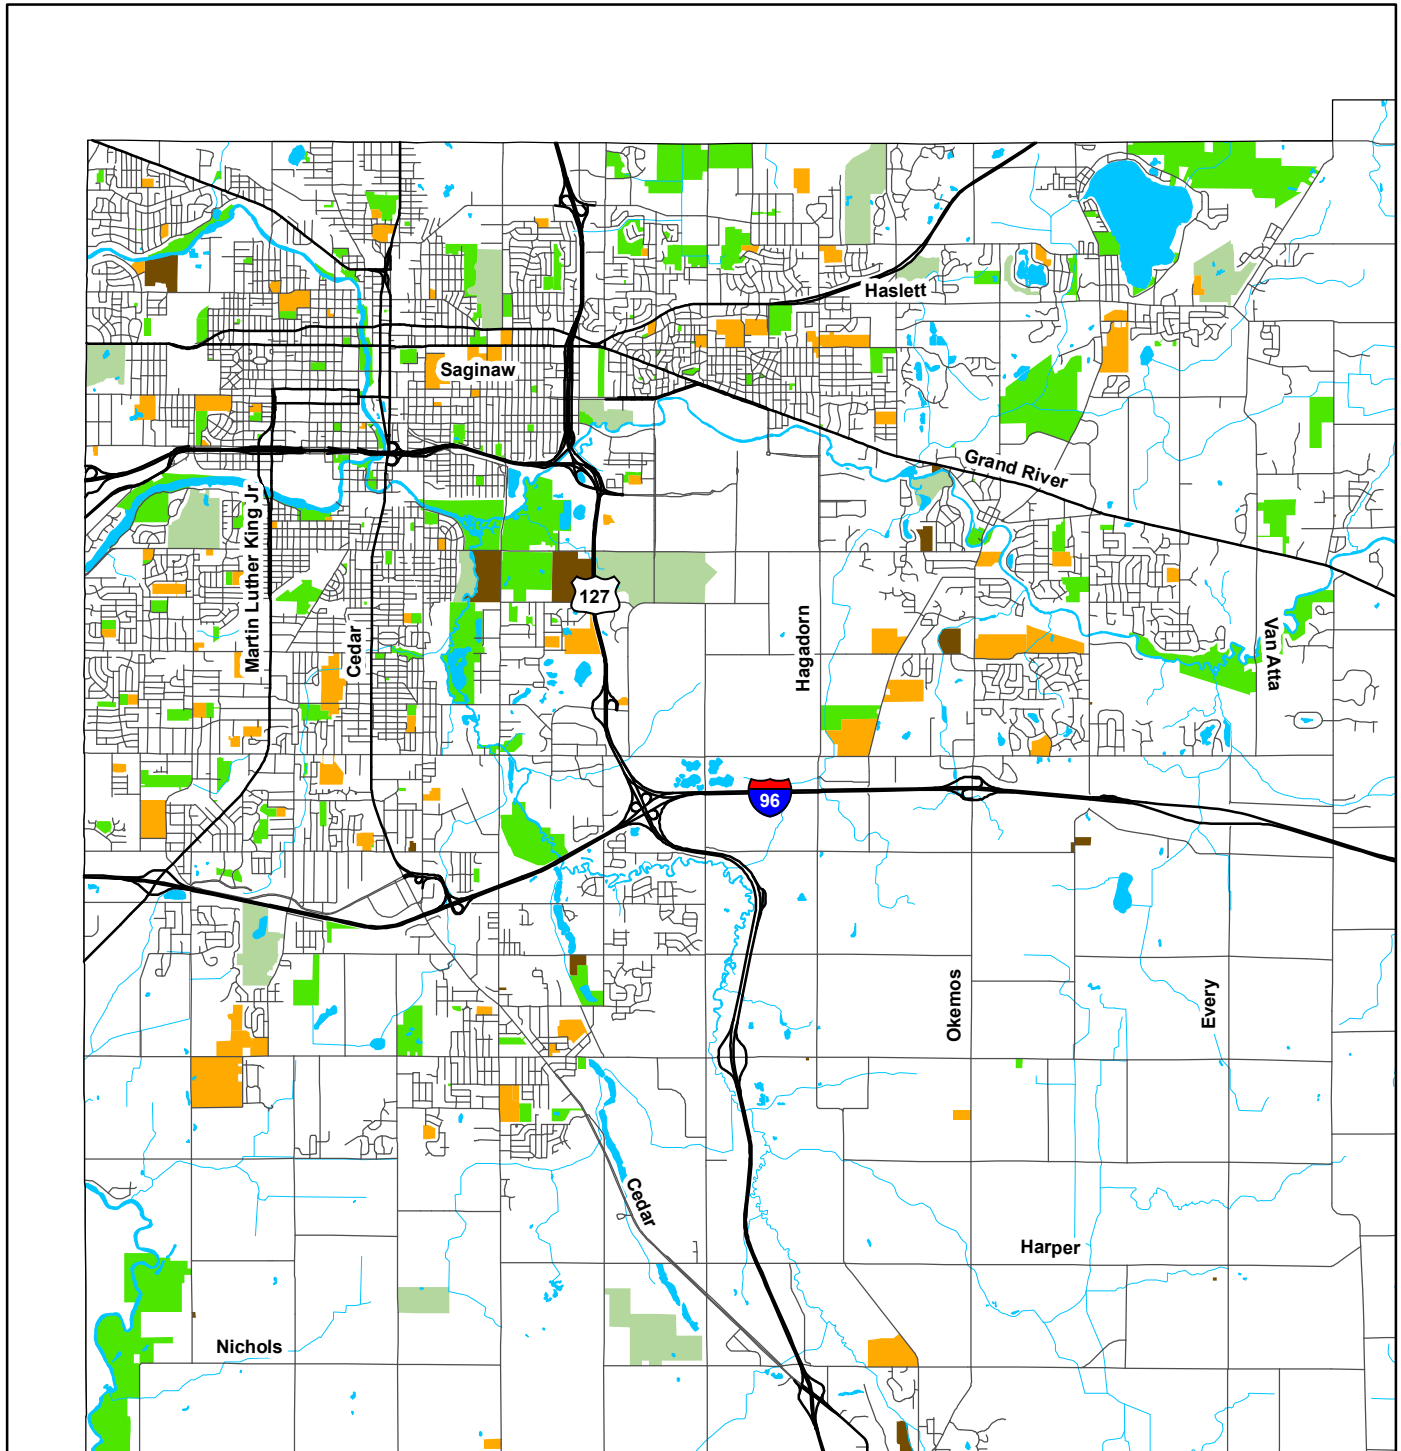

50 Years of Service
1956 - 2006
www.mitcrpc.org

Northwest Ingham County Park and Recreational Areas

Lansing, Meridian, Delhi and Alaiedon Townships

Park and Recreational Areas and Cemeteries

- | | | |
|--------------|-------------|---------------|
| Park | Golf Course | Stream |
| State Park | School | Body of Water |
| Private Park | Cemetery | |

Source: Local Park and Recreation Plans,
Updated 2000
Tri-County Regional Planning Commission, 2008

Produced By: Tri-County Regional Planning Commission
February 5, 2008

This map was created for planning purposes from a variety of sources. It is neither a survey nor a legal document. Information provided by other agencies should be verified with them where appropriate.