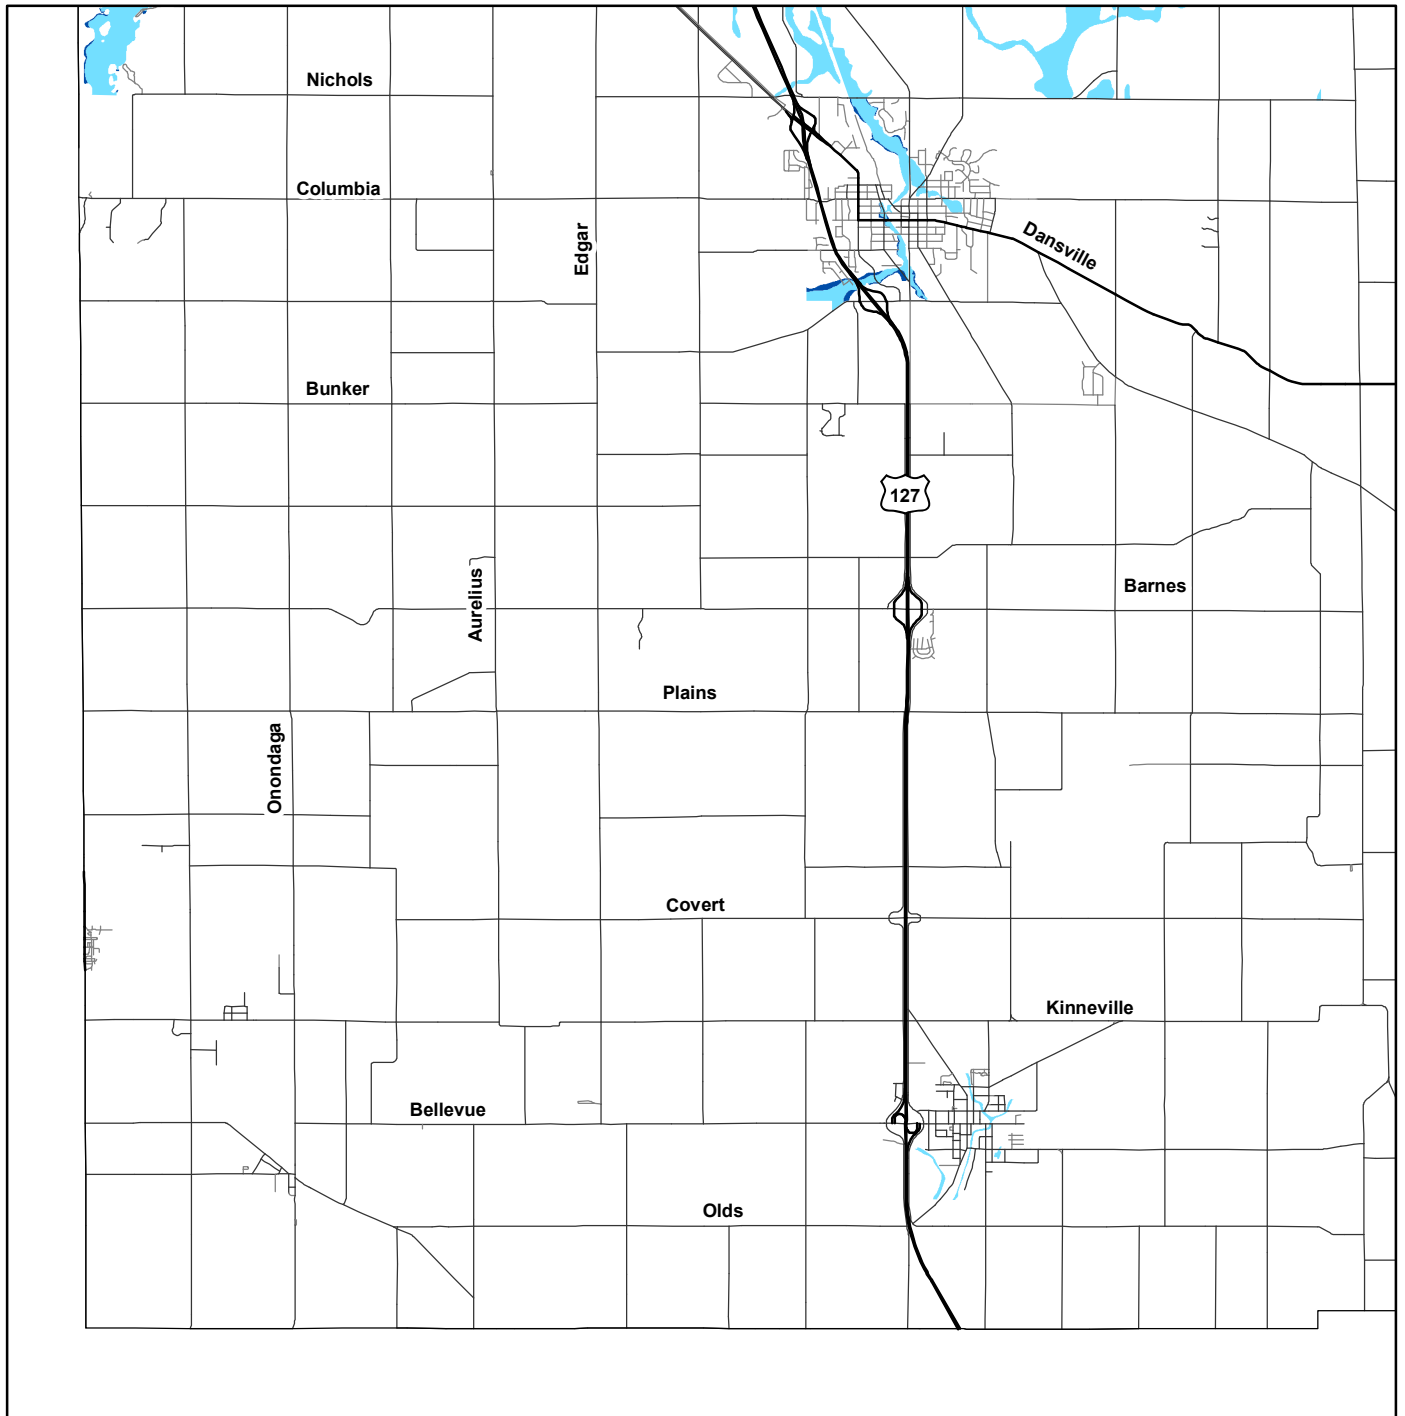

# Southwest Ingham County Flood Zones

Aurelius, Vevy, Onondaga and Leslie Townships

## Flood Zone Inventory

- 100-Year Floodplain
- 500-Year Floodplain