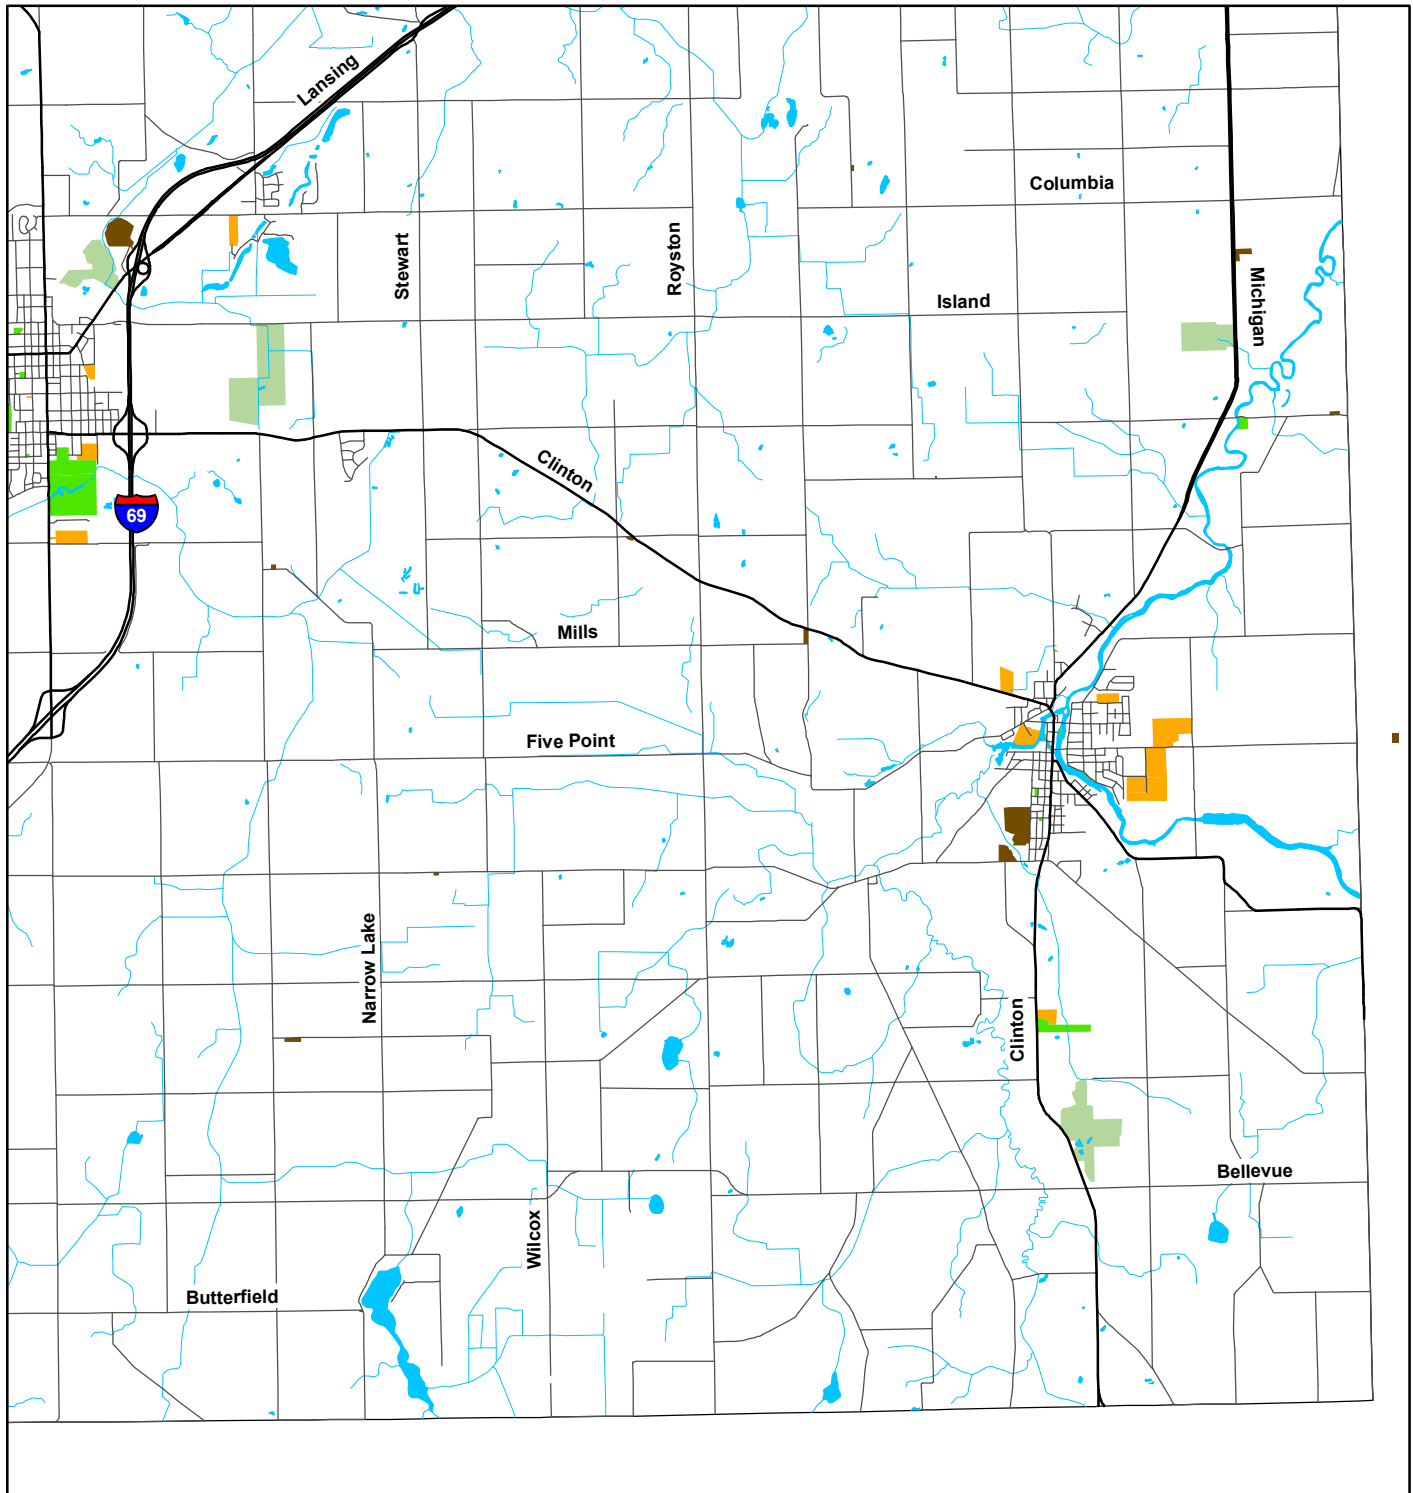

50 Years of Service
1956 - 2006
www.mitcrpc.org

Southeast Eaton County Park and Recreational Areas

Eaton, Eaton Rapids, Brookfield and Hamlin Townships

Park and Recreational Areas and Cemeteries

- | | | | | | |
|--|--------------|--|-------------|--|---------------|
| | Park | | Golf Course | | Stream |
| | State Park | | School | | Body of Water |
| | Private Park | | Cemetery | | |

Source: Local Park and Recreation Plans,
Updated 2000
Tri-County Regional Planning Commission, 2008

Produced By: Tri-County Regional Planning Commission
February 5, 2008

This map was created for planning purposes from a variety of sources. It is neither a survey nor a legal document. Information provided by other agencies should be verified with them where appropriate.