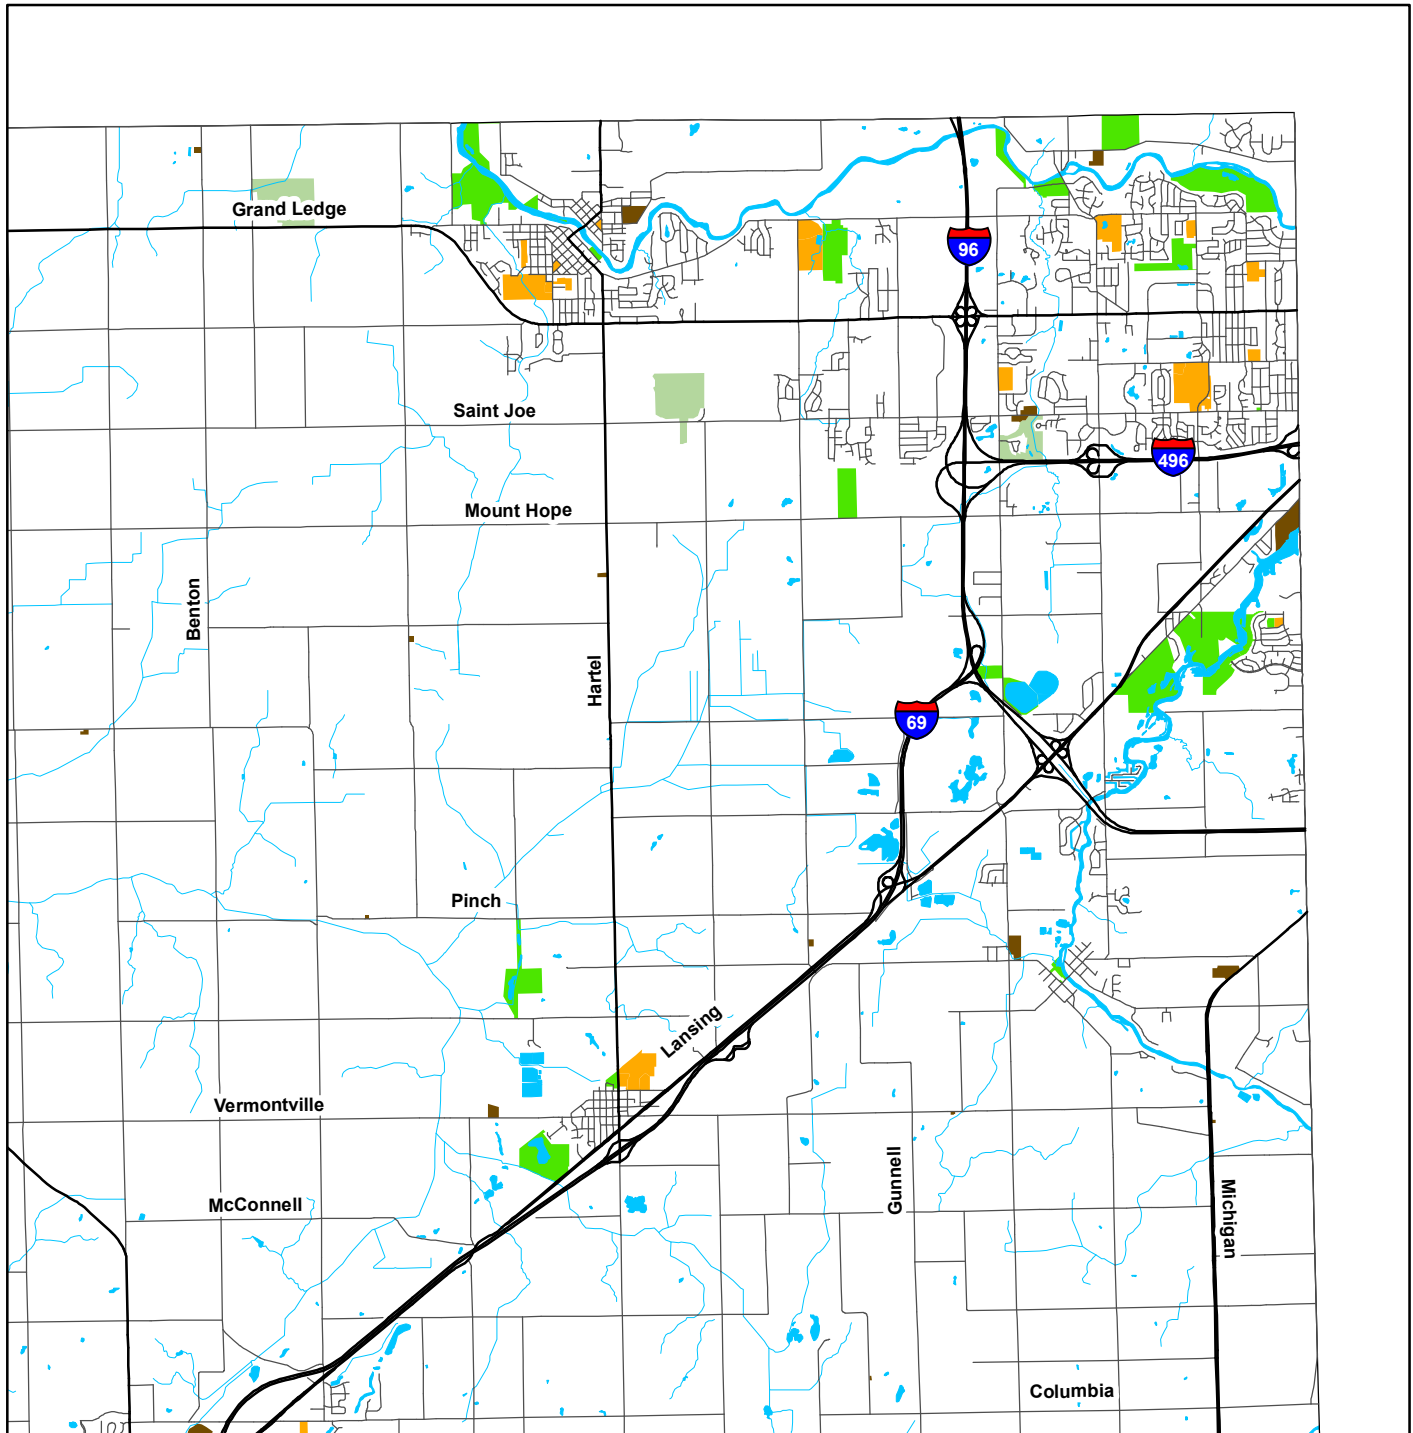

Northeast Eaton County Park and Recreational Areas

Oneida, Delta, Benton and Windsor Townships

Park and Recreational Areas and Cemeteries

- | | | |
|---|---|---|
|  Park |  Golf Course |  Stream |
|  State Park |  School |  Body of Water |
|  Private Park |  Cemetery | |

Source: Local Park and Recreation Plans,
Updated 2000
Tri-County Regional Planning Commission, 2008

Produced By: Tri-County Regional Planning Commission
February 5, 2008

This map was created for planning purposes from a variety of sources. It is neither a survey nor a legal document. Information provided by other agencies should be verified with them where appropriate.