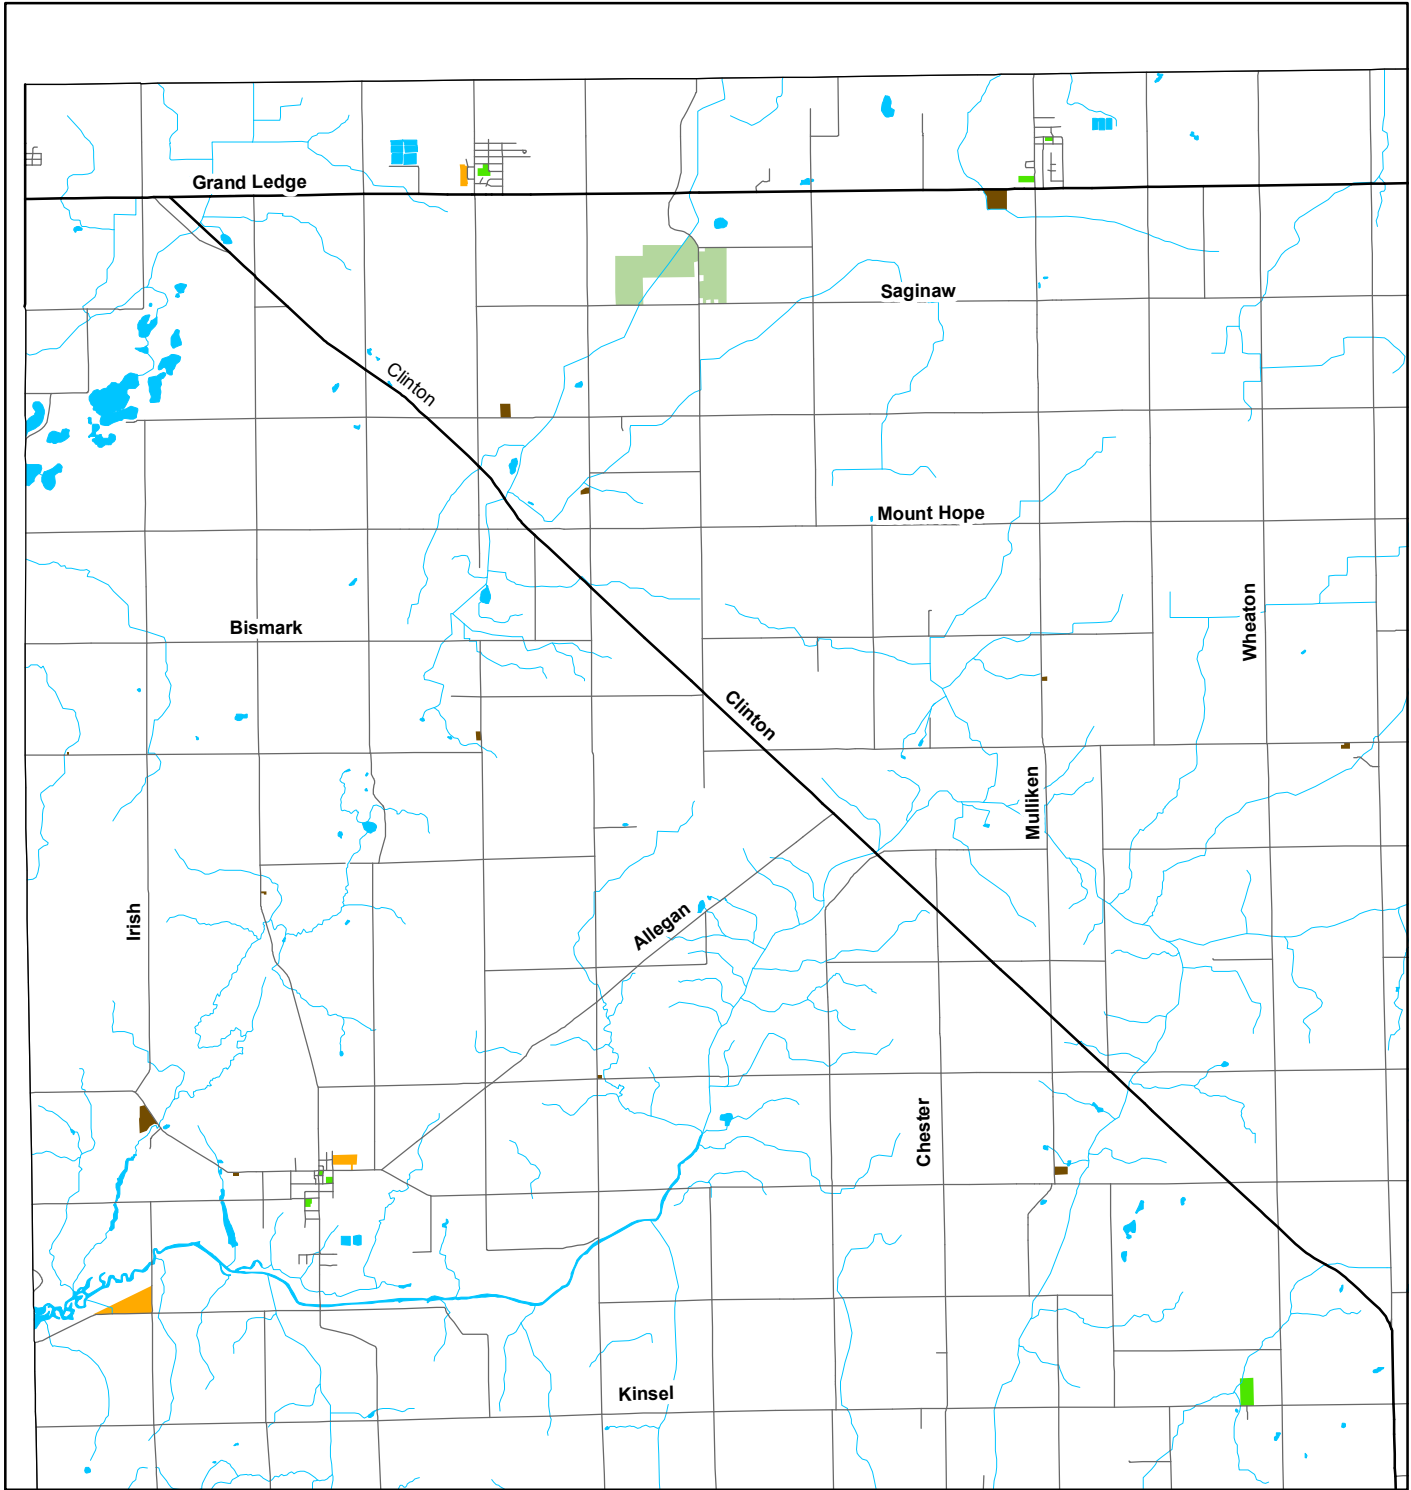

50 Years of Service
1956 - 2006
www.mitrpc.org

Northwest Eaton County Park and Recreational Areas

Sunfield, Roxand, Vermontville and Chester Townships

Park and Recreational Areas and Cemeteries

- | | | | | | |
|--|--------------|--|-------------|--|---------------|
| | Park | | Golf Course | | Stream |
| | State Park | | School | | Body of Water |
| | Private Park | | Cemetery | | |

Source: Local Park and Recreation Plans,
Updated 2000

Tri-County Regional Planning Commission, 2008

Produced By: Tri-County Regional Planning Commission
February 5, 2008

This map was created for planning purposes from a variety of sources. It is neither a survey nor a legal document. Information provided by other agencies should be verified with them where appropriate.