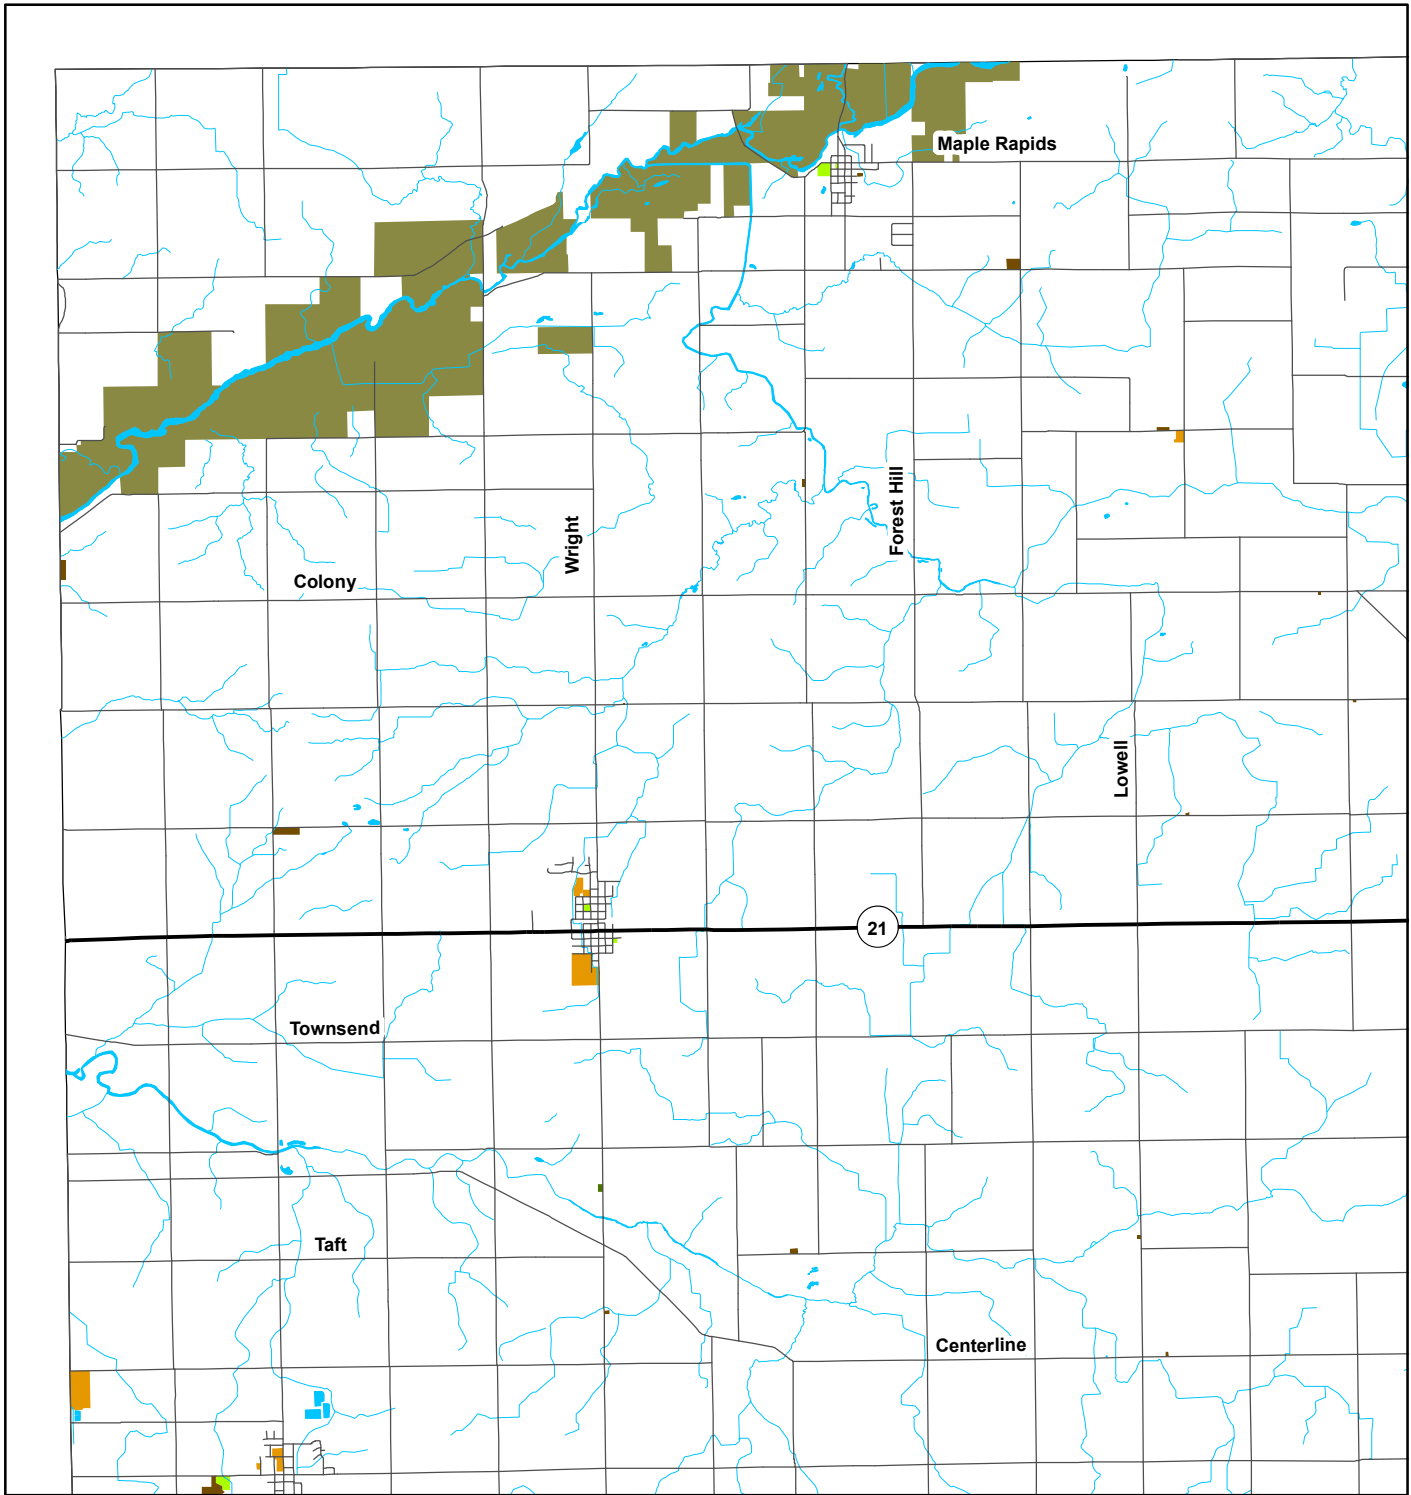

Northwest Clinton County Park and Recreational Areas

Lebanon, Essex, Dallas and Bengal Townships

Park and Recreational Areas and Cemeteries

Source: Local Park and Recreation Plans,
Updated 2000
Tri-County Regional Planning Commission, 2008

Produced By: Tri-County Regional Planning Commission
February 5, 2008

This map was created for planning purposes from a variety of sources. It is neither a survey nor a legal document. Information provided by other agencies should be verified with them where appropriate.