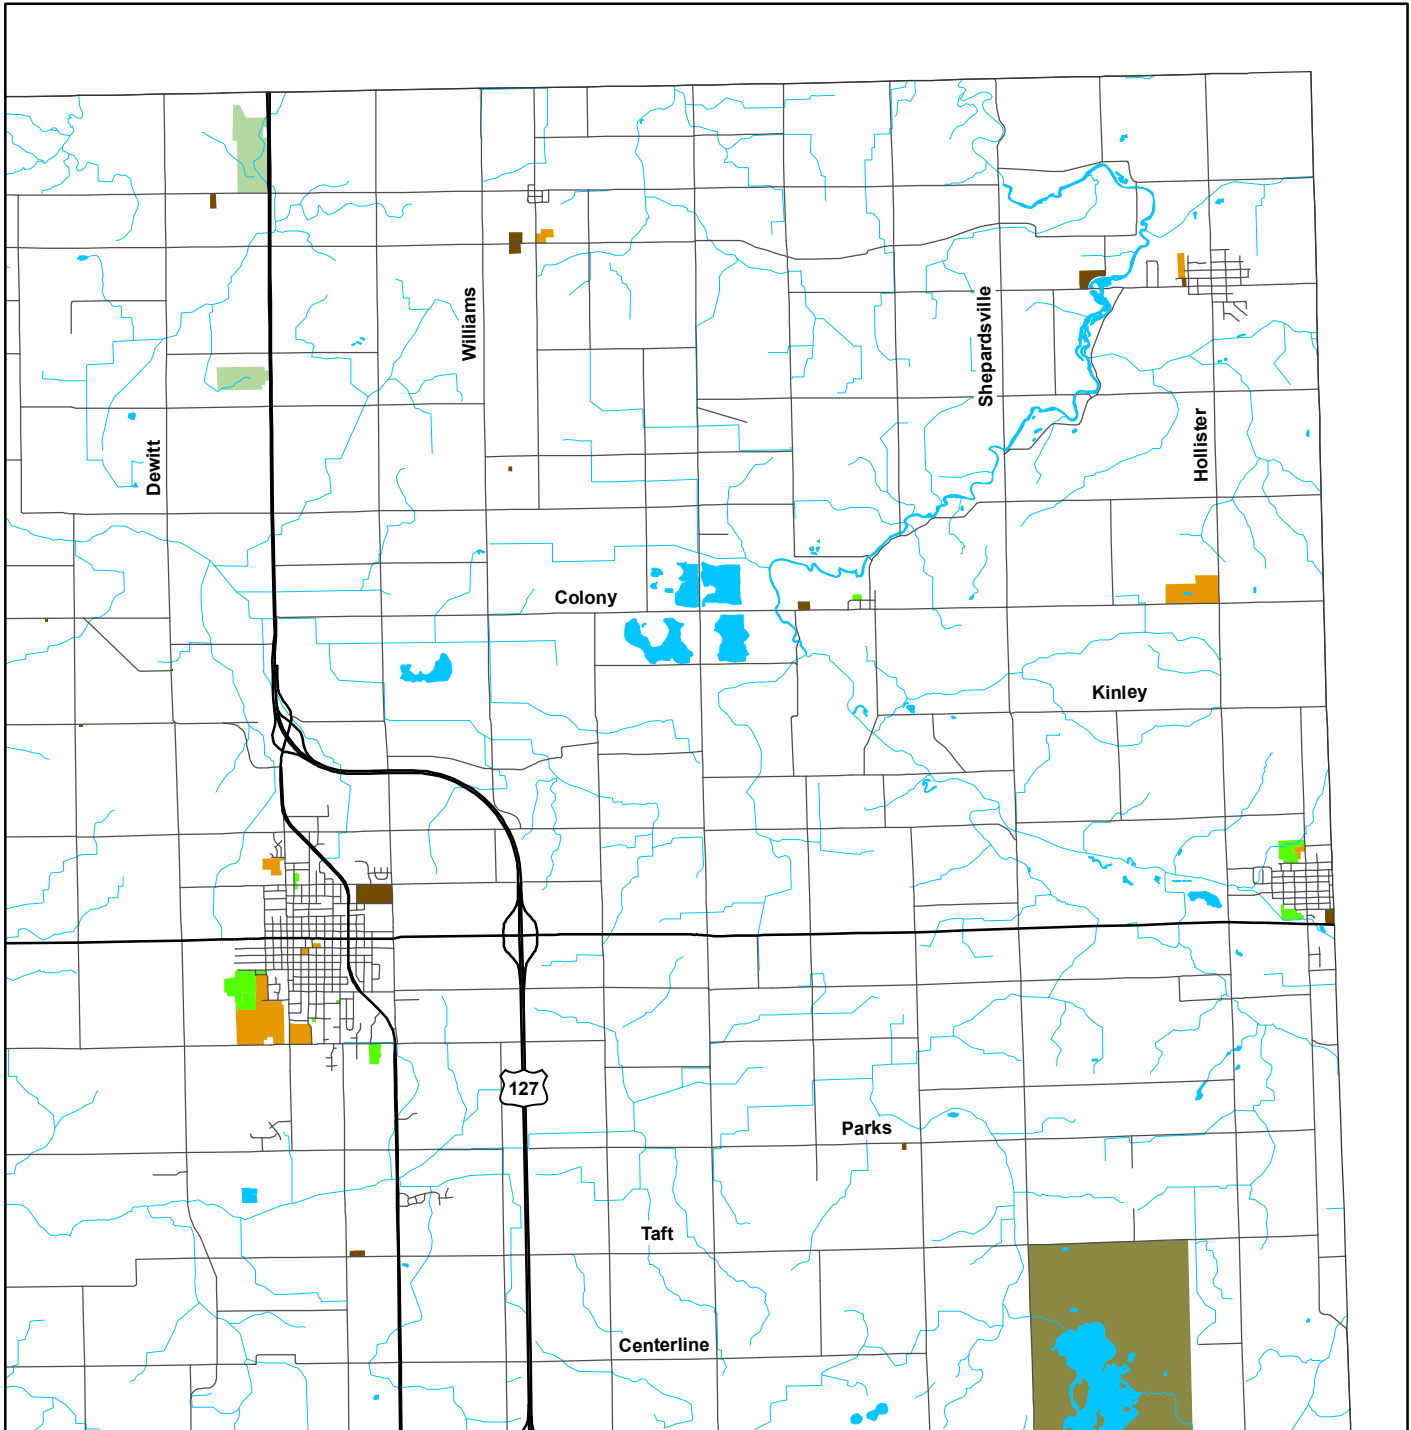

50 Years of Service
1956 - 2006
www.mitcrpc.org

Northeast Clinton County Park and Recreational Areas

Greenbush, DuPlain, Bingham and Ovid Townships

Park and Recreational Areas and Cemeteries

- Park
- Golf Course
- Stream
- State Park
- School
- Body of Water
- Private Park
- Cemetery

Source: Local Park and Recreation Plans,
Updated 2000
Tri-County Regional Planning Commission, 2008

Produced By: Tri-County Regional Planning Commission
February 5, 2008

This map was created for planning purposes from a variety of sources. It is neither a survey nor a legal document. Information provided by other agencies should be verified with them where appropriate.